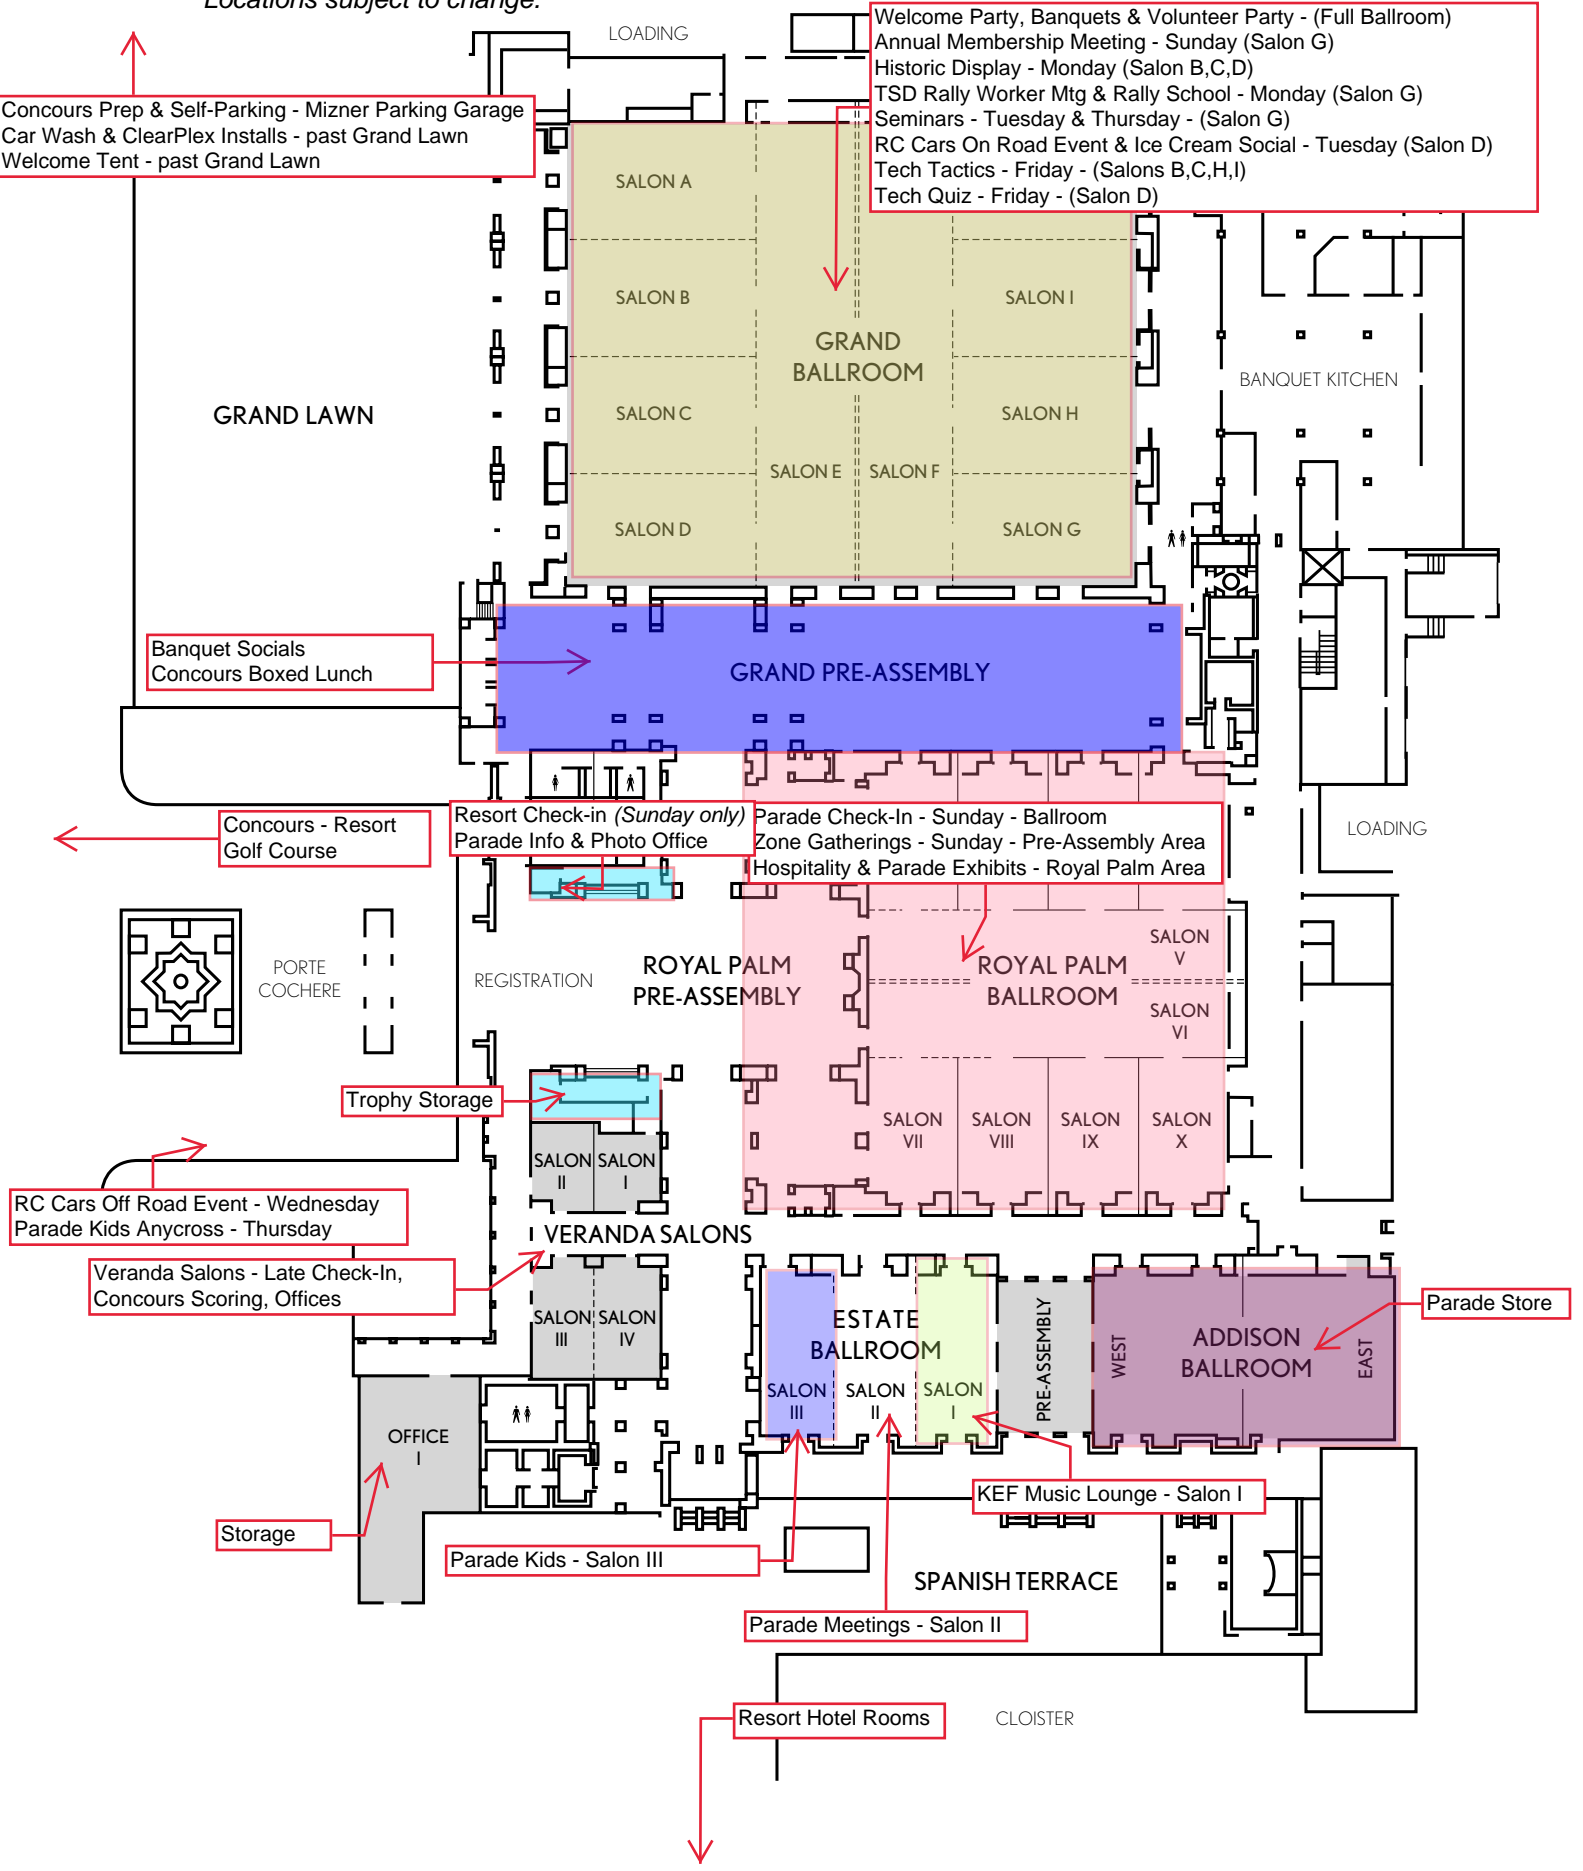

2019 Porsche Parade - Meeting Space Layout
 as of June 11, 2019
 Locations subject to change.

Welcome Party, Banquets & Volunteer Party - (Full Ballroom)
 Annual Membership Meeting - Sunday (Salon G)
 Historic Display - Monday (Salon B,C,D)
 TSD Rally Worker Mtg & Rally School - Monday (Salon G)
 Seminars - Tuesday & Thursday - (Salon G)
 RC Cars On Road Event & Ice Cream Social - Tuesday (Salon D)
 Tech Tactics - Friday - (Salons B,C,H,I)
 Tech Quiz - Friday - (Salon D)

Concours Prep & Self-Parking - Mizner Parking Garage
 Car Wash & ClearPlex Installs - past Grand Lawn
 Welcome Tent - past Grand Lawn

Banquet Socials
 Concours Boxed Lunch

Concours - Resort
 Golf Course

Resort Check-in (Sunday only)
 Parade Info & Photo Office
 Parade Check-In - Sunday - Ballroom
 Zone Gatherings - Sunday - Pre-Assembly Area
 Hospitality & Parade Exhibits - Royal Palm Area

RC Cars Off Road Event - Wednesday
 Parade Kids Anycross - Thursday

Veranda Salons - Late Check-In,
 Concours Scoring, Offices

Storage

Parade Kids - Salon III

Resort Hotel Rooms

KEF Music Lounge - Salon I

Parade Meetings - Salon II

Parade Store

THE MIZNER CENTER